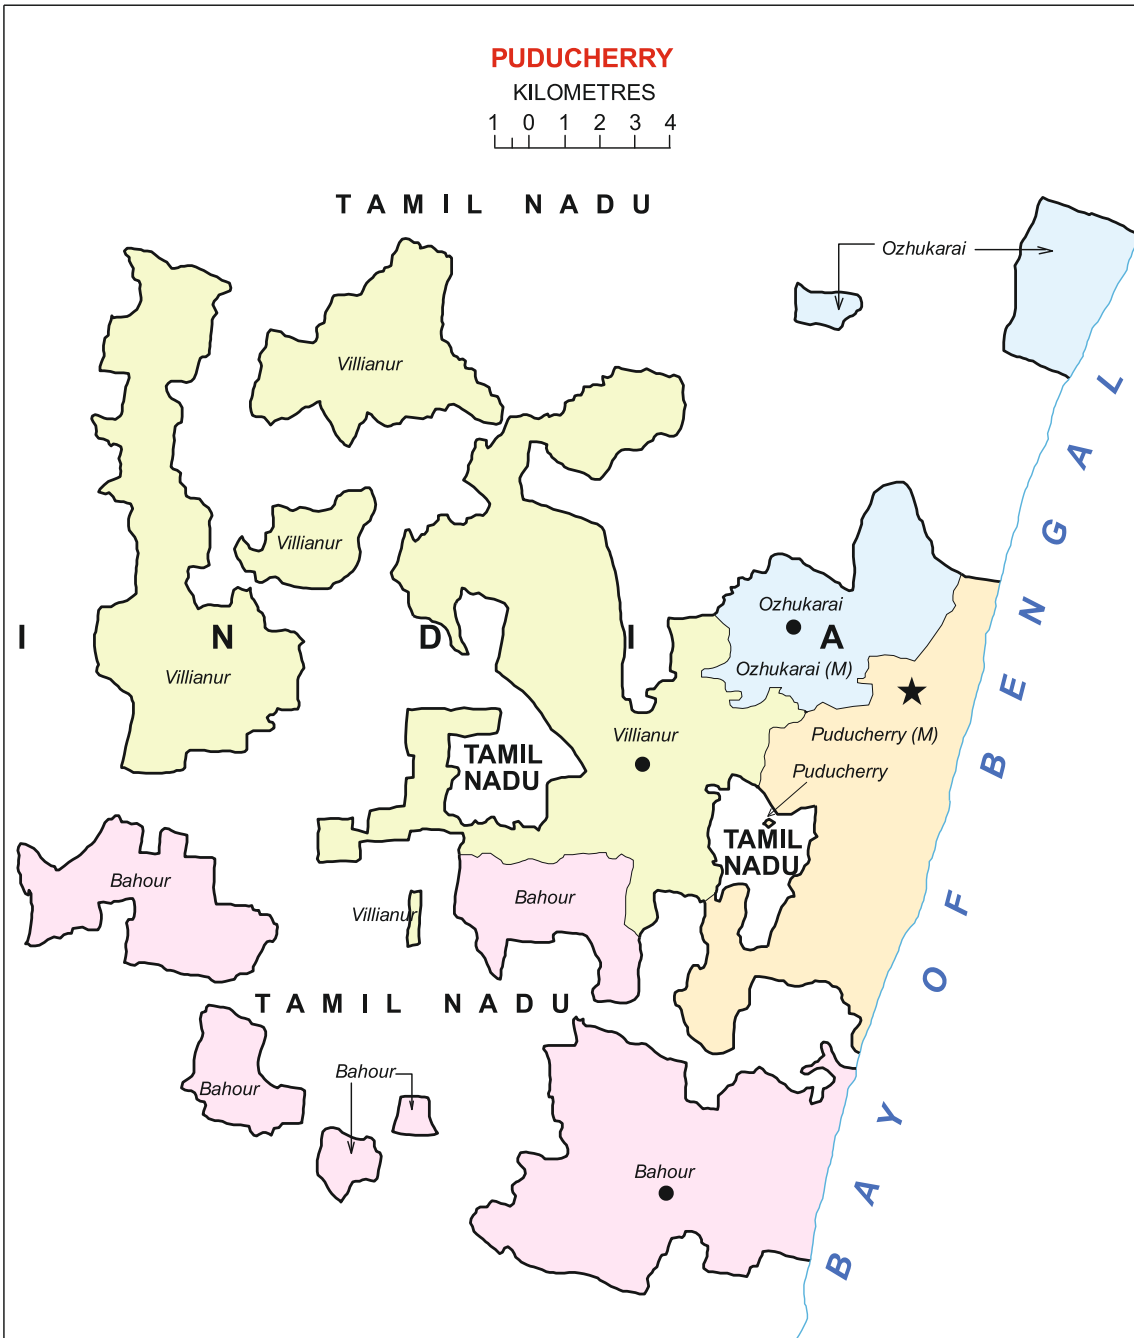

PUDUCHERRY
ADMINISTRATIVE DIVISIONS 2011

BOUNDARIES:
STATE/UNION TERRITORY.....
TALUK.....

HEADQUARTERS:
UNION TERRITORY.....★
DISTRICT.....●
TALUK.....●

District headquarters are also Taluk headquarters.