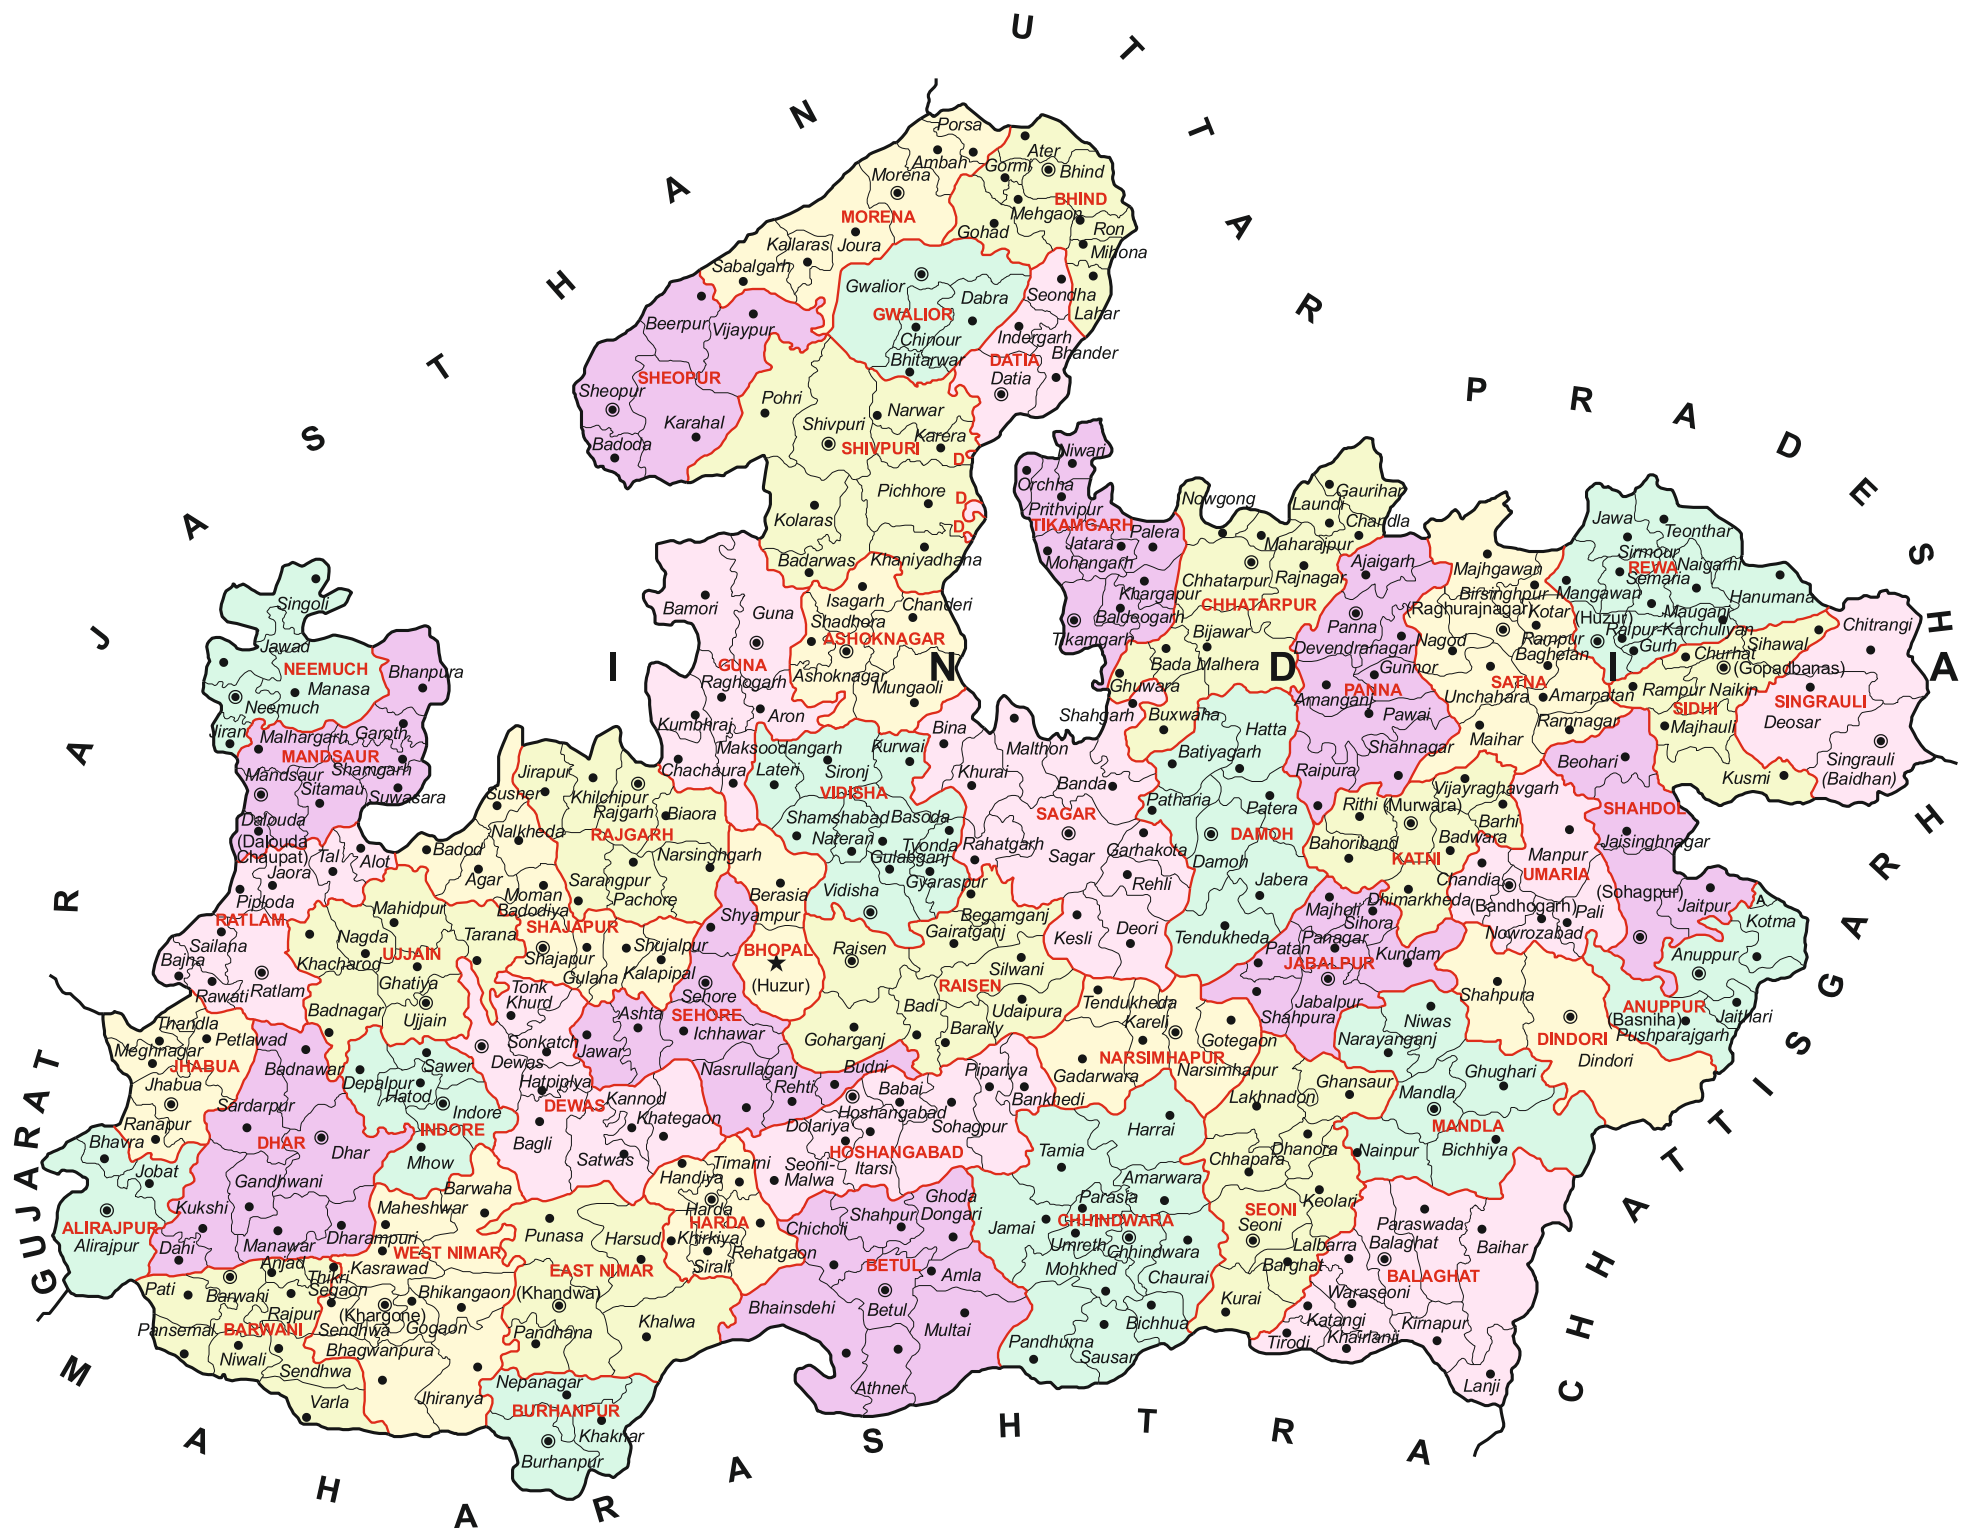

MADHYA PRADESH ADMINISTRATIVE DIVISIONS 2011

BOUNDARIES:

- STATE..... —————
- DISTRICT..... —————
- TAHSIL..... —————

D - Area belongs to Datia Tahsil of Datia district.
A - Area belongs to Anuppur tahsil of Anuppur district.

HEADQUARTERS:

- STATE..... ★
- DISTRICT..... ●
- TAHSIL..... ●

Where the district name differs from its headquarters name, the latter is given within brackets.