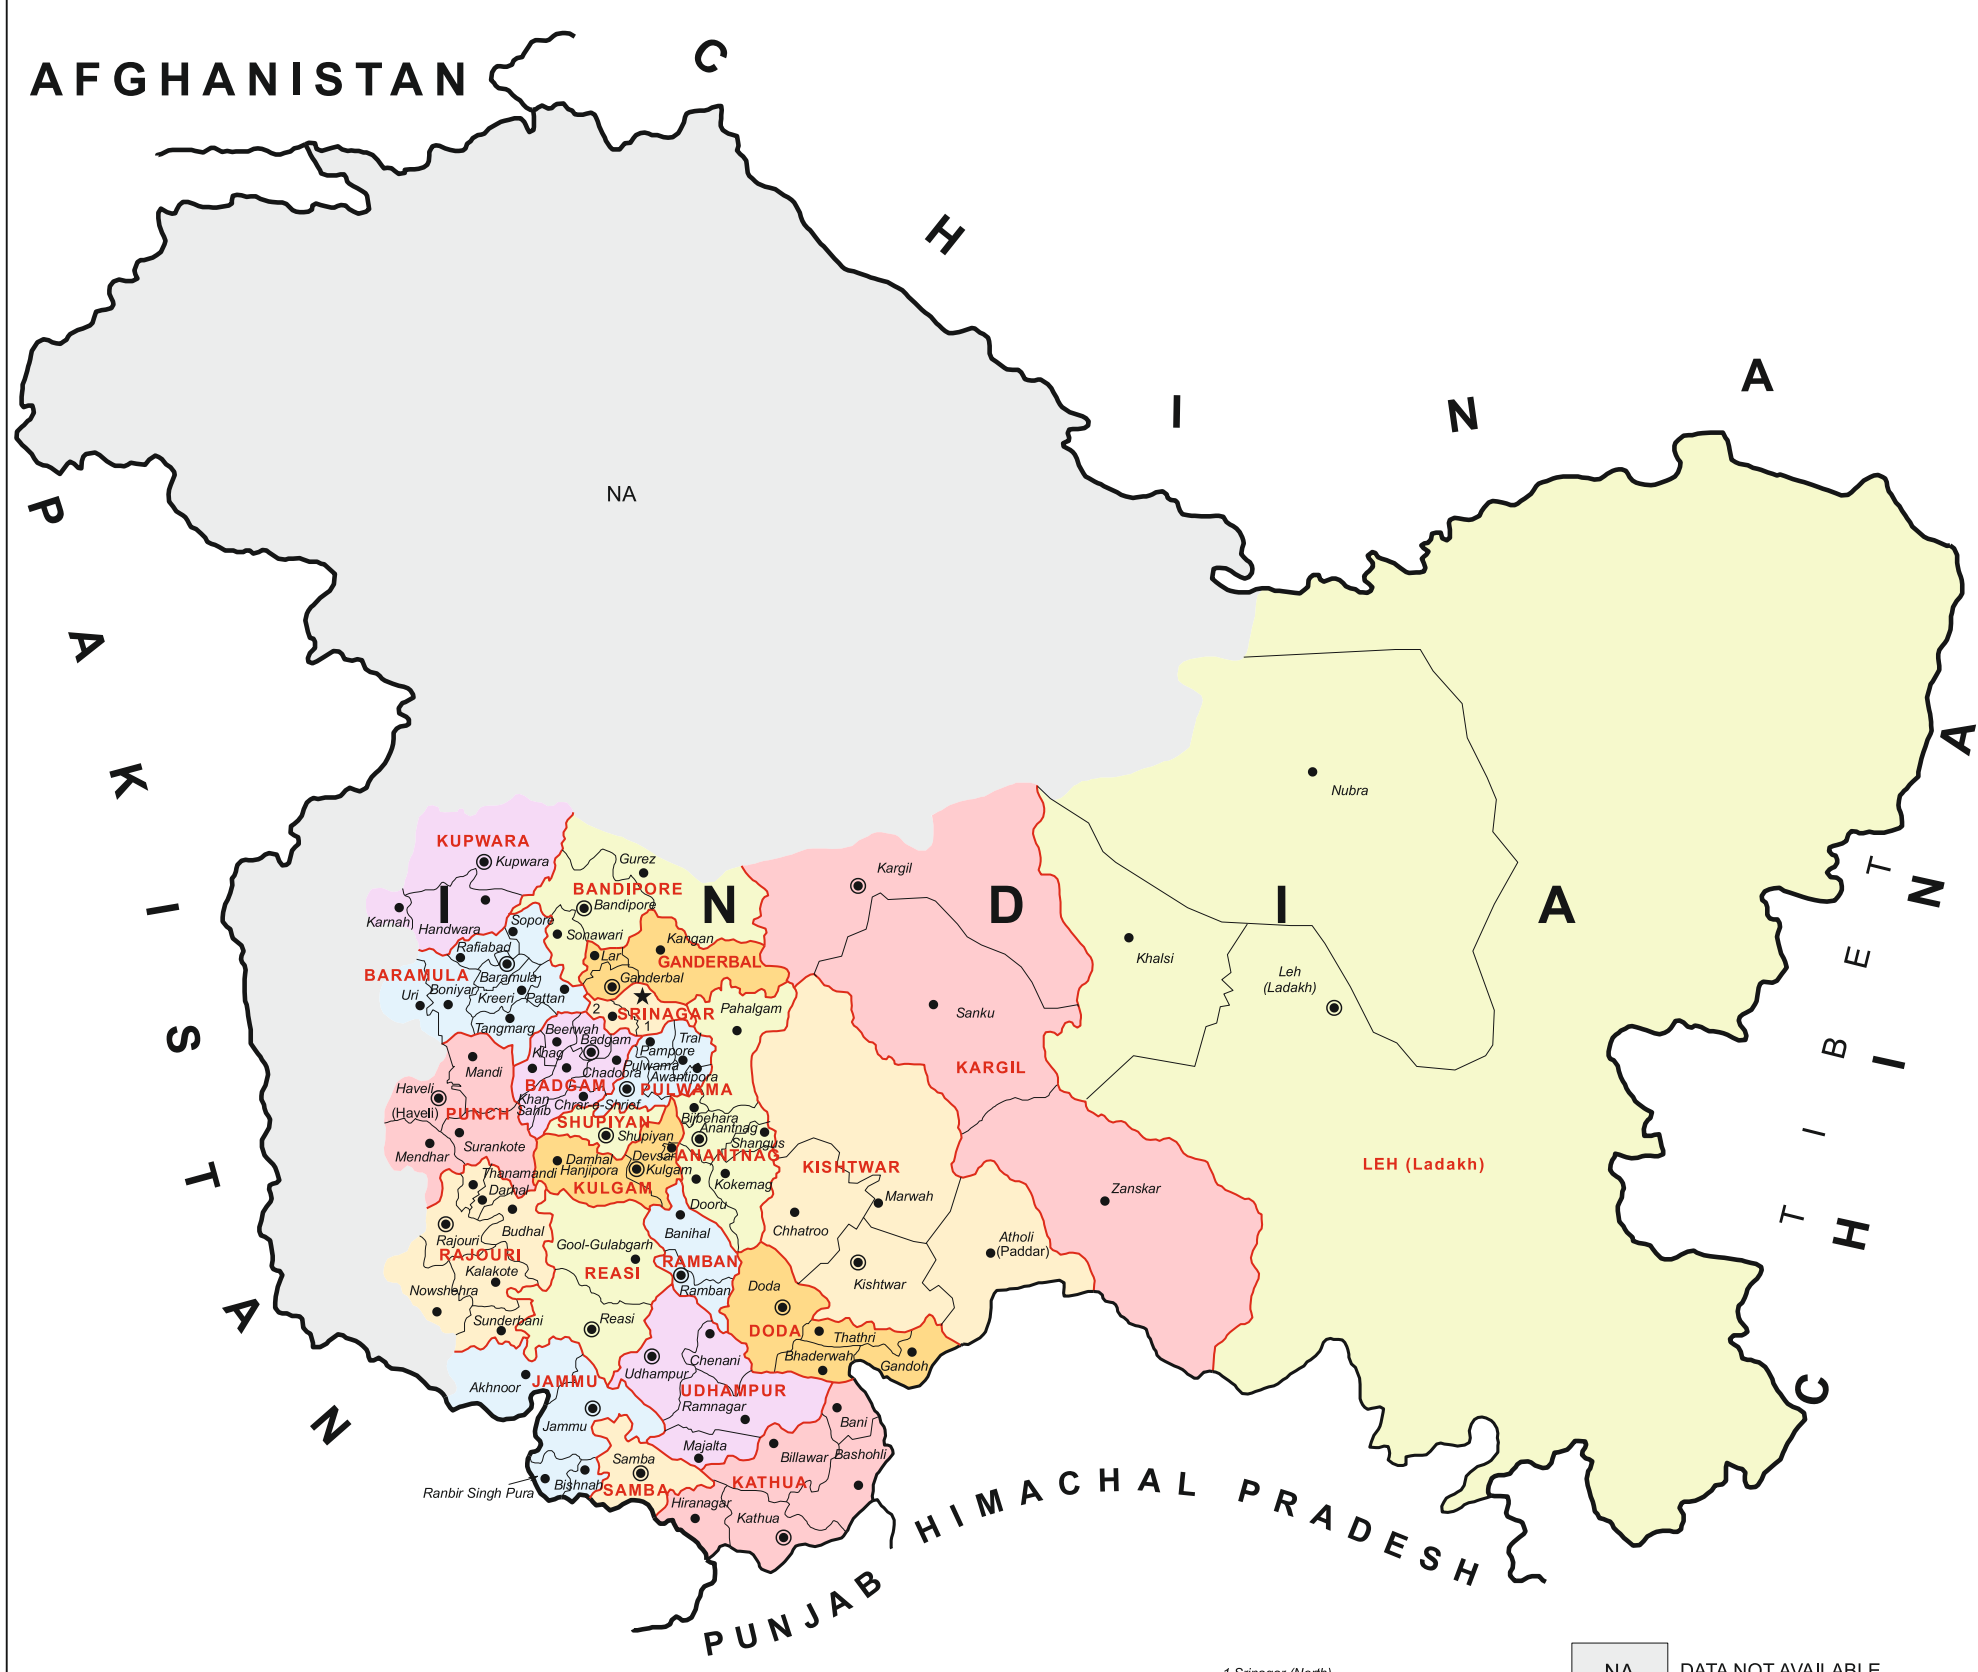

JAMMU & KASHMIR ADMINISTRATIVE DIVISIONS 2011

1.Srinagar (North)
2.Srinagar (South)

NA DATA NOT AVAILABLE

- BOUNDARIES:**
- INTERNATIONAL.....
 - STATE.....
 - DISTRICT.....
 - TAHSIL.....
- HEADQUARTERS:**
- STATE.....
 - DISTRICT.....
 - TAHSIL.....

Where the district name differ from its headquarter name, the latter is given within bracket.