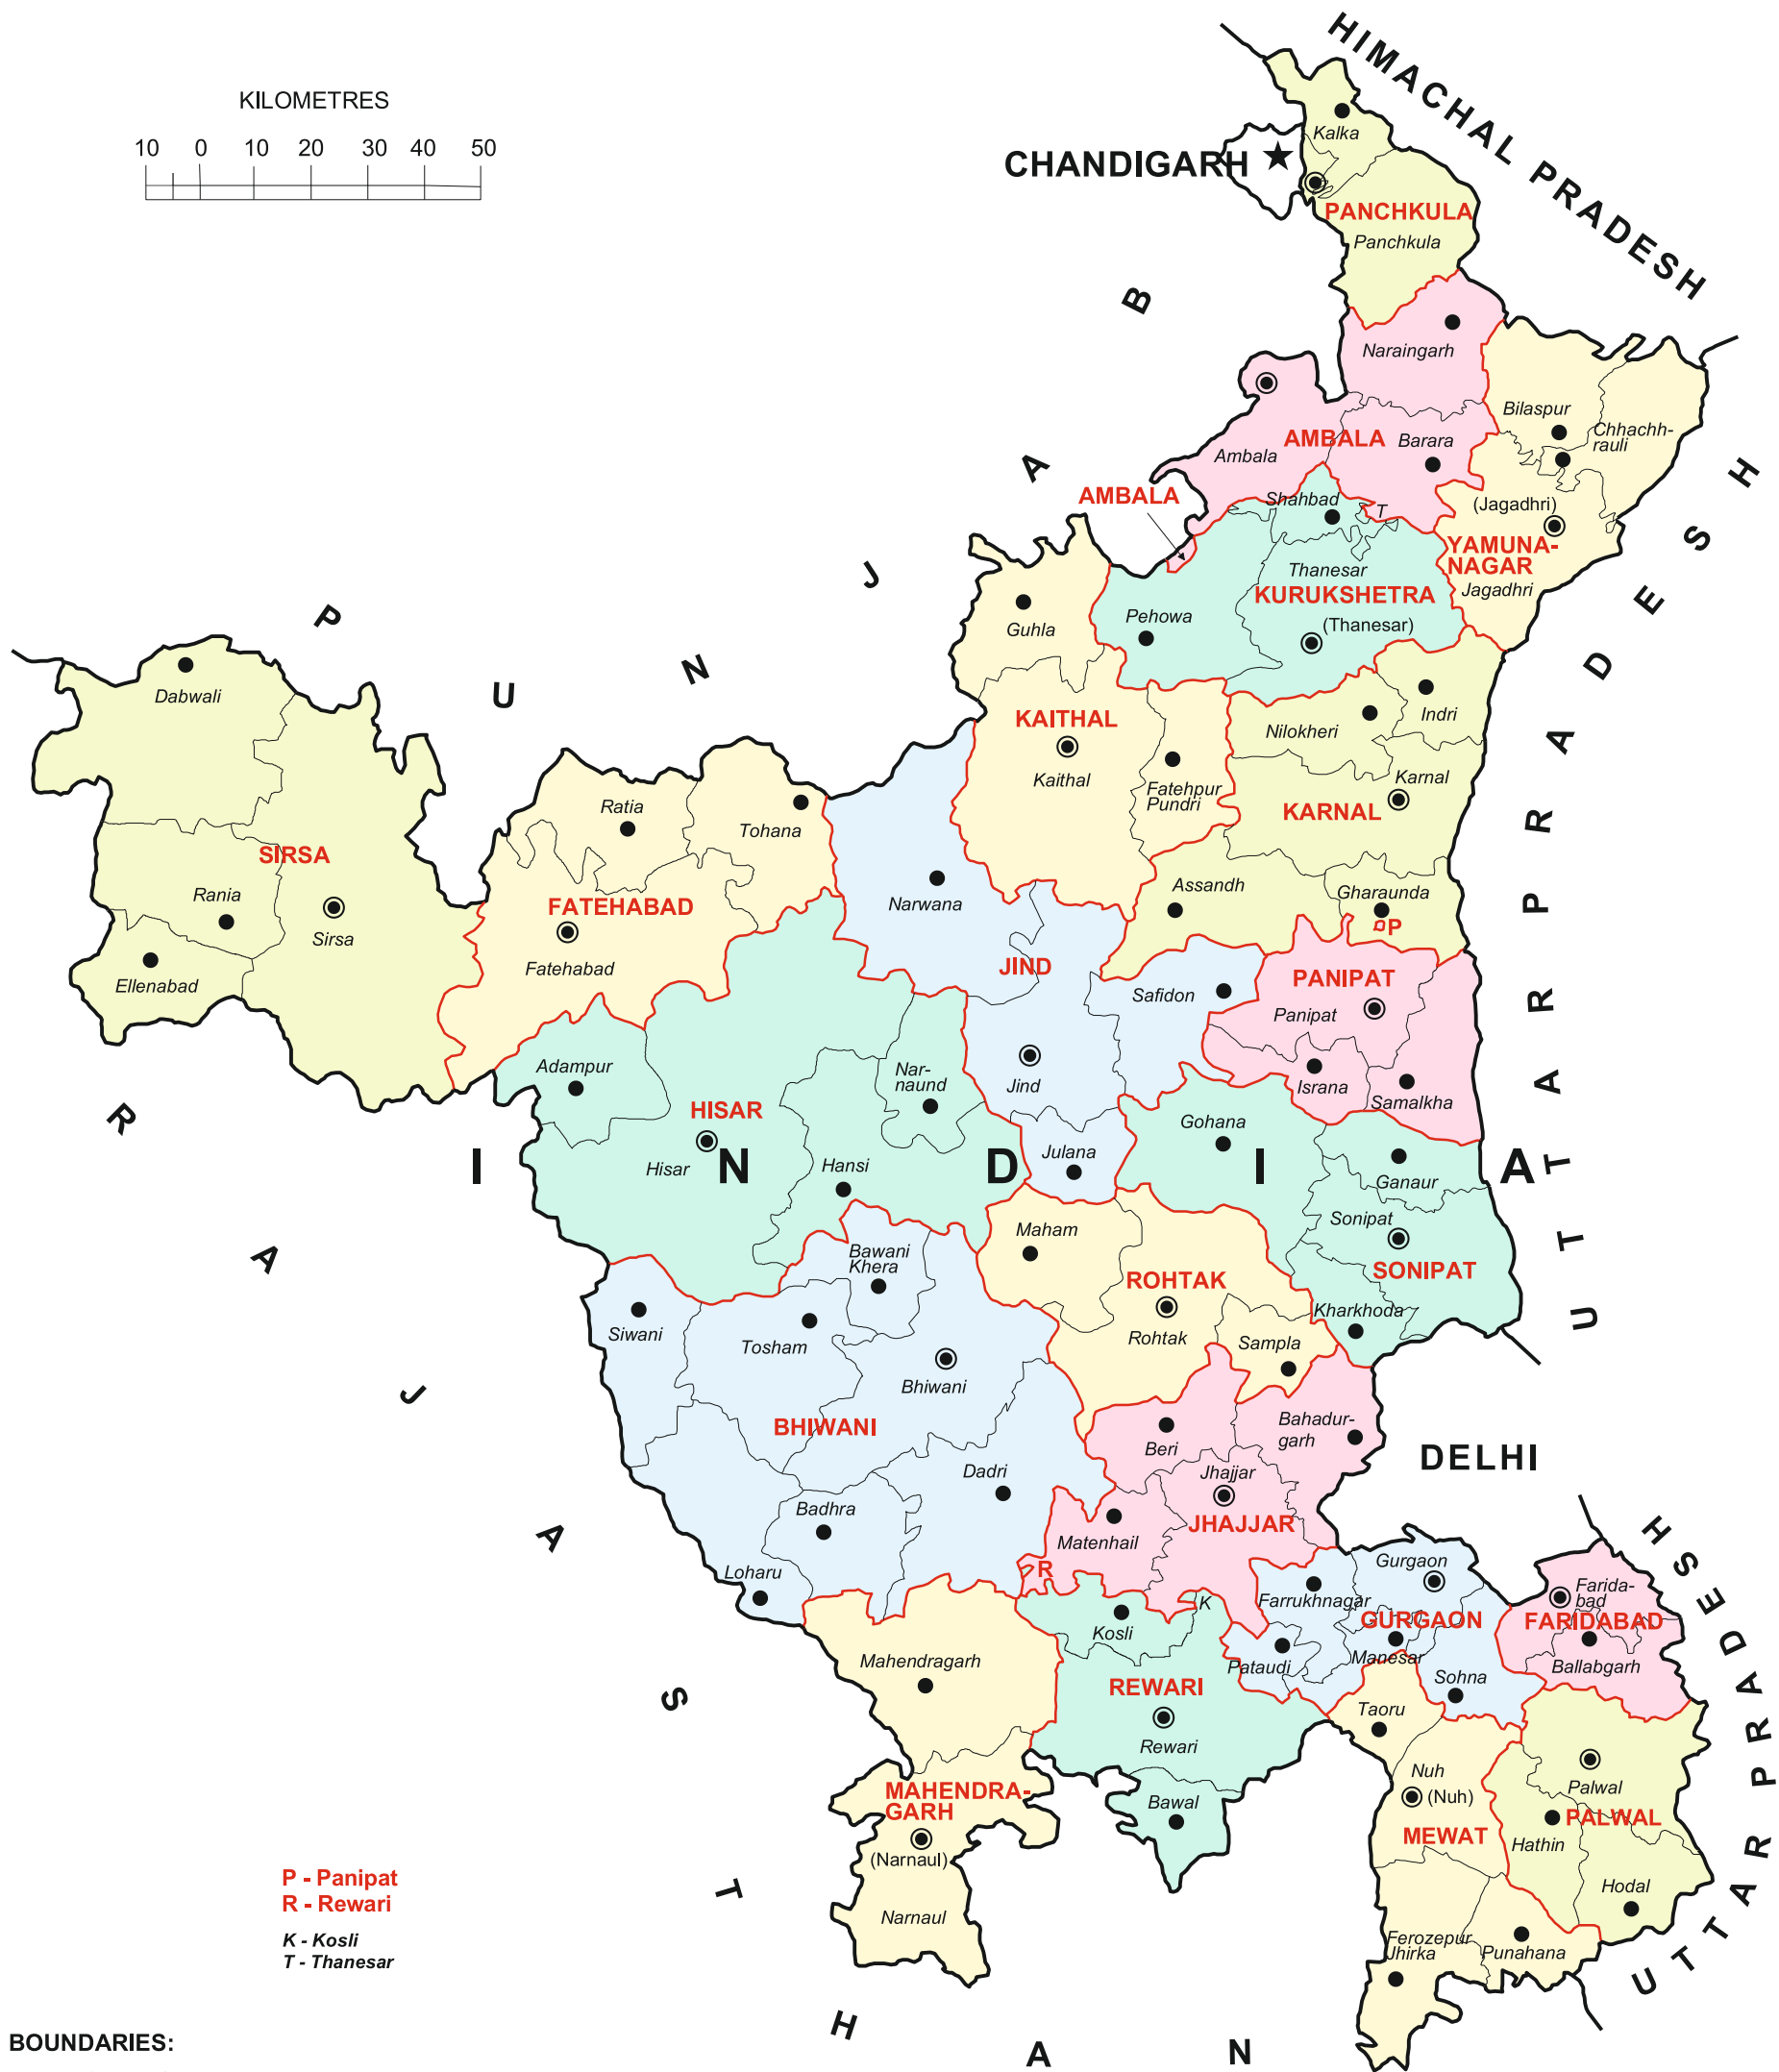

HARYANA

ADMINISTRATIVE DIVISIONS 2011

P - Panipat
R - Rewari
K - Kosli
T - Thanesar

BOUNDARIES:
STATE/U.T.....
DISTRICT.....
TAHSIL.....

HEADQUARTERS:
STATE/U.T.....★
DISTRICT.....●
TAHSIL.....●

The state headquarters of Haryana is located at Chandigarh.
Where the district name differs from its headquarters name, the latter is given within brackets.