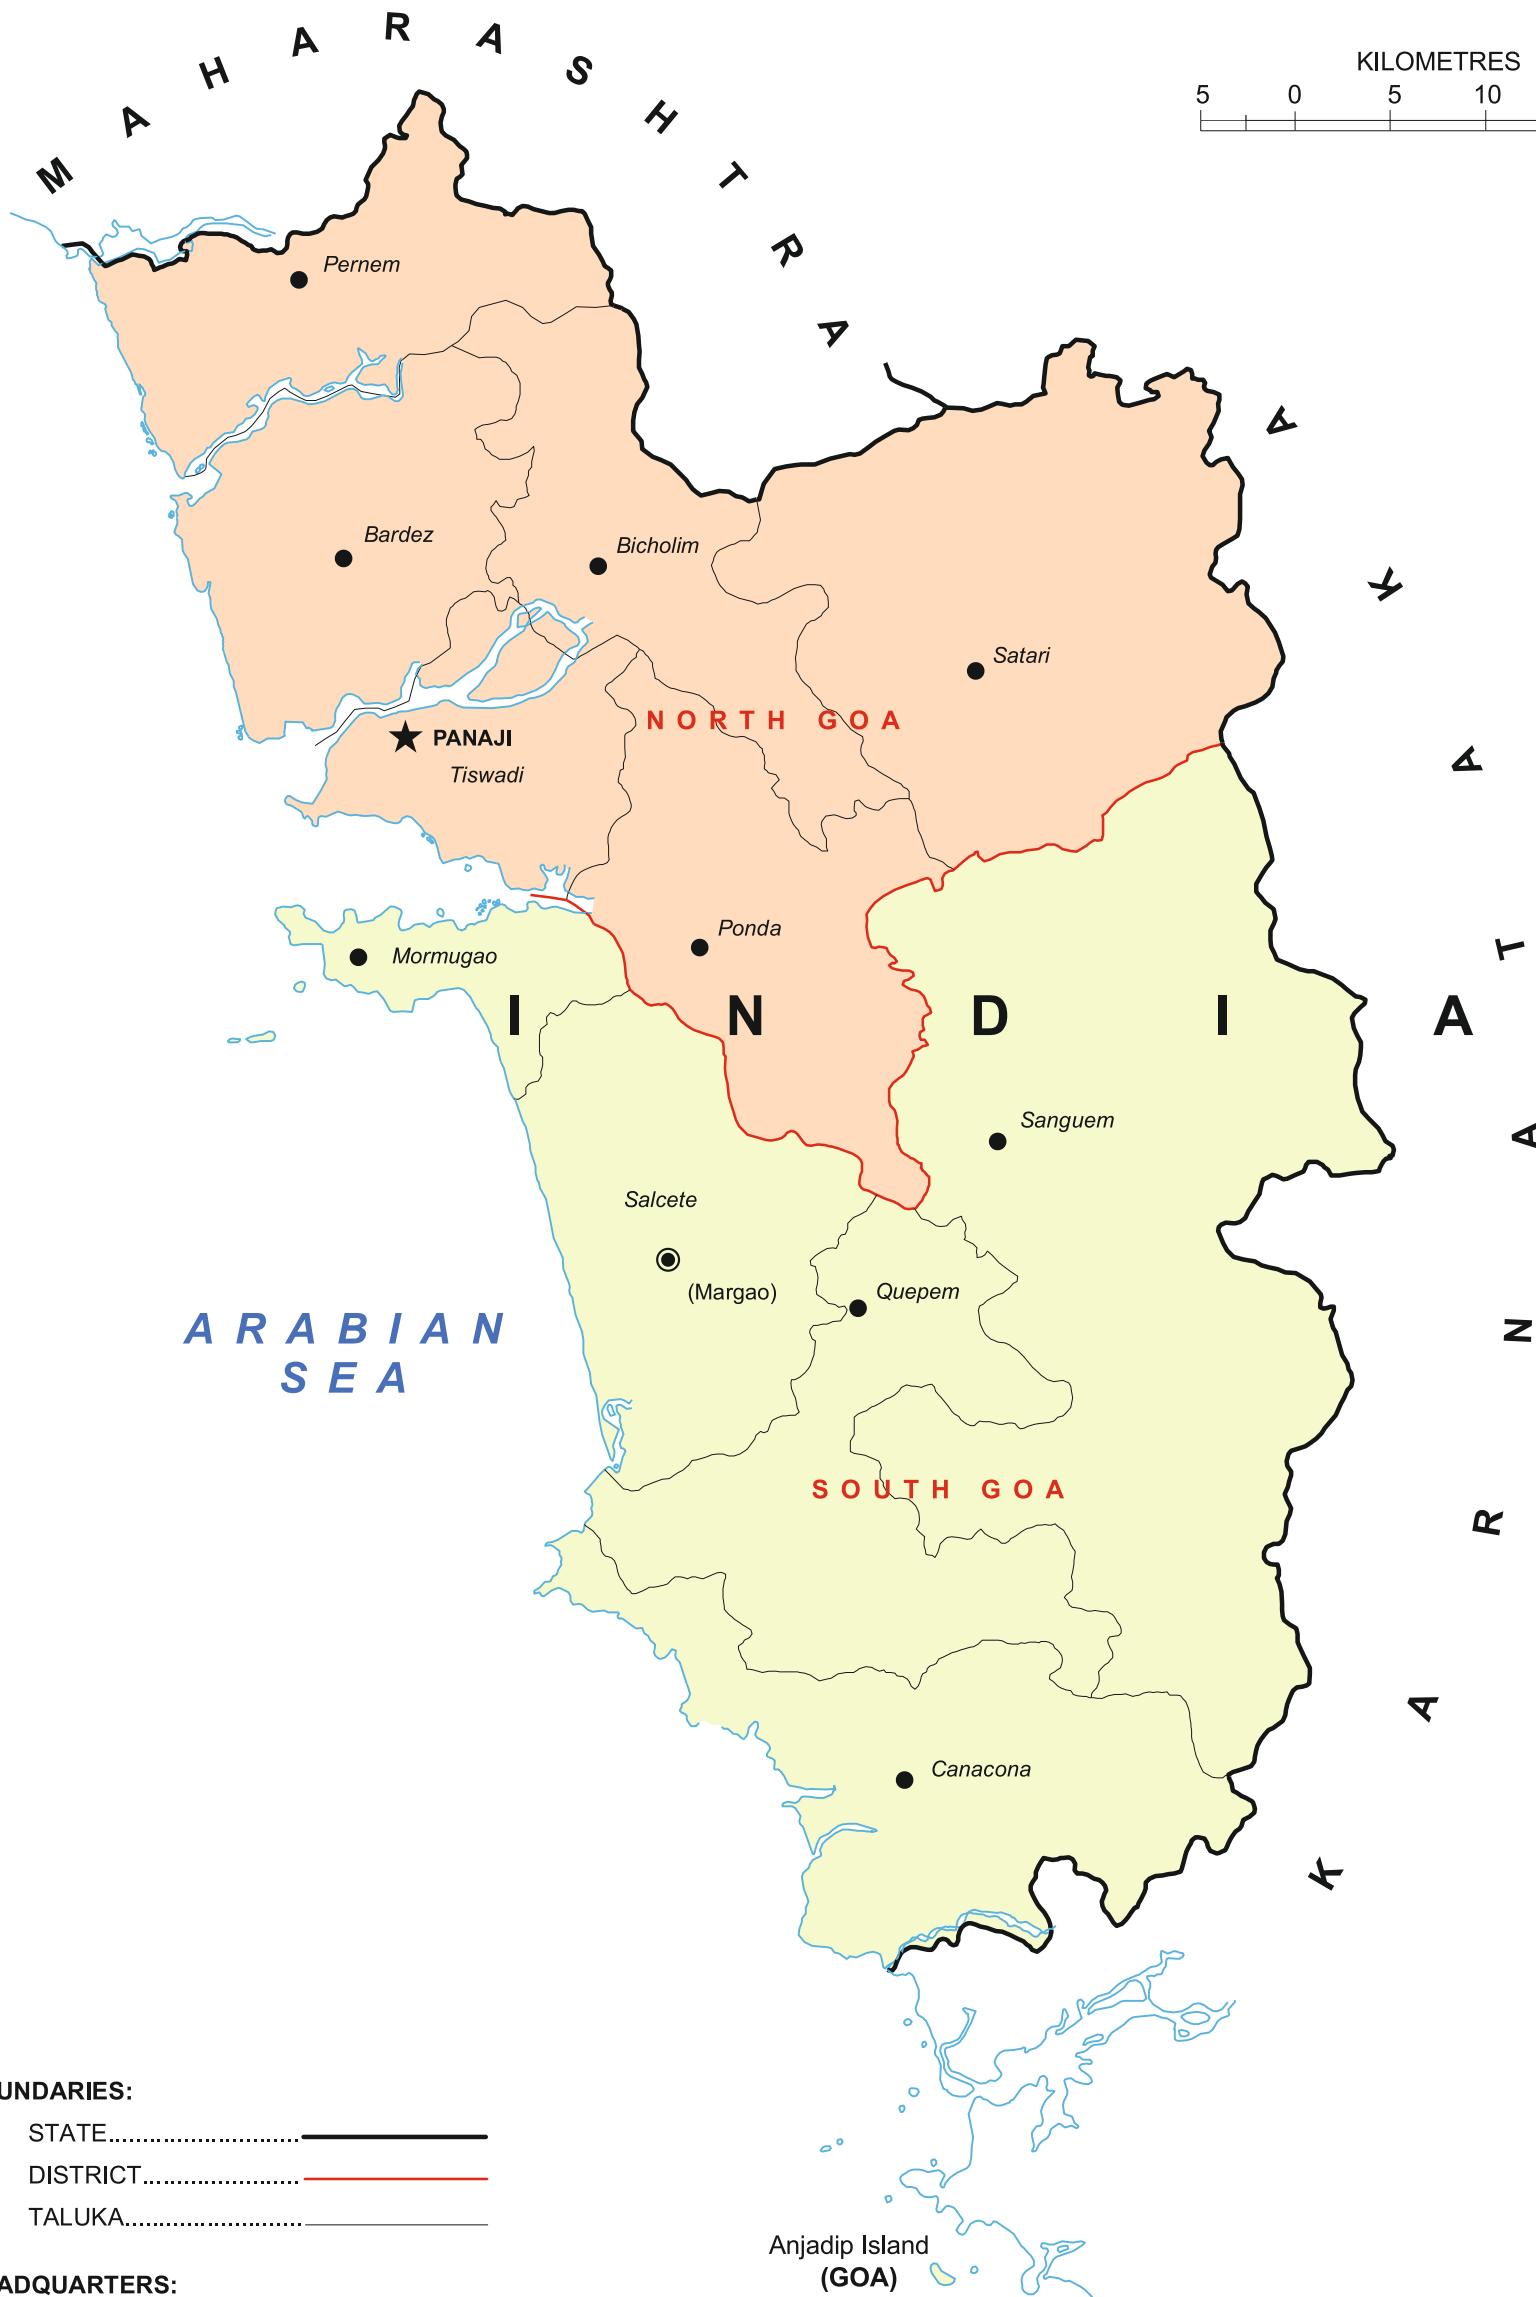

GOA
ADMINISTRATIVE DIVISIONS 2011

BOUNDARIES:
 STATE.....
 DISTRICT.....
 TALUKA.....

HEADQUARTERS:
 STATE.....★
 DISTRICT.....◎
 TALUKA.....●

Where the district name differs from its headquarters name, the latter is given within brackets.

The taluka headquarters of Tiswadi and Salcete are also the district headquarters.