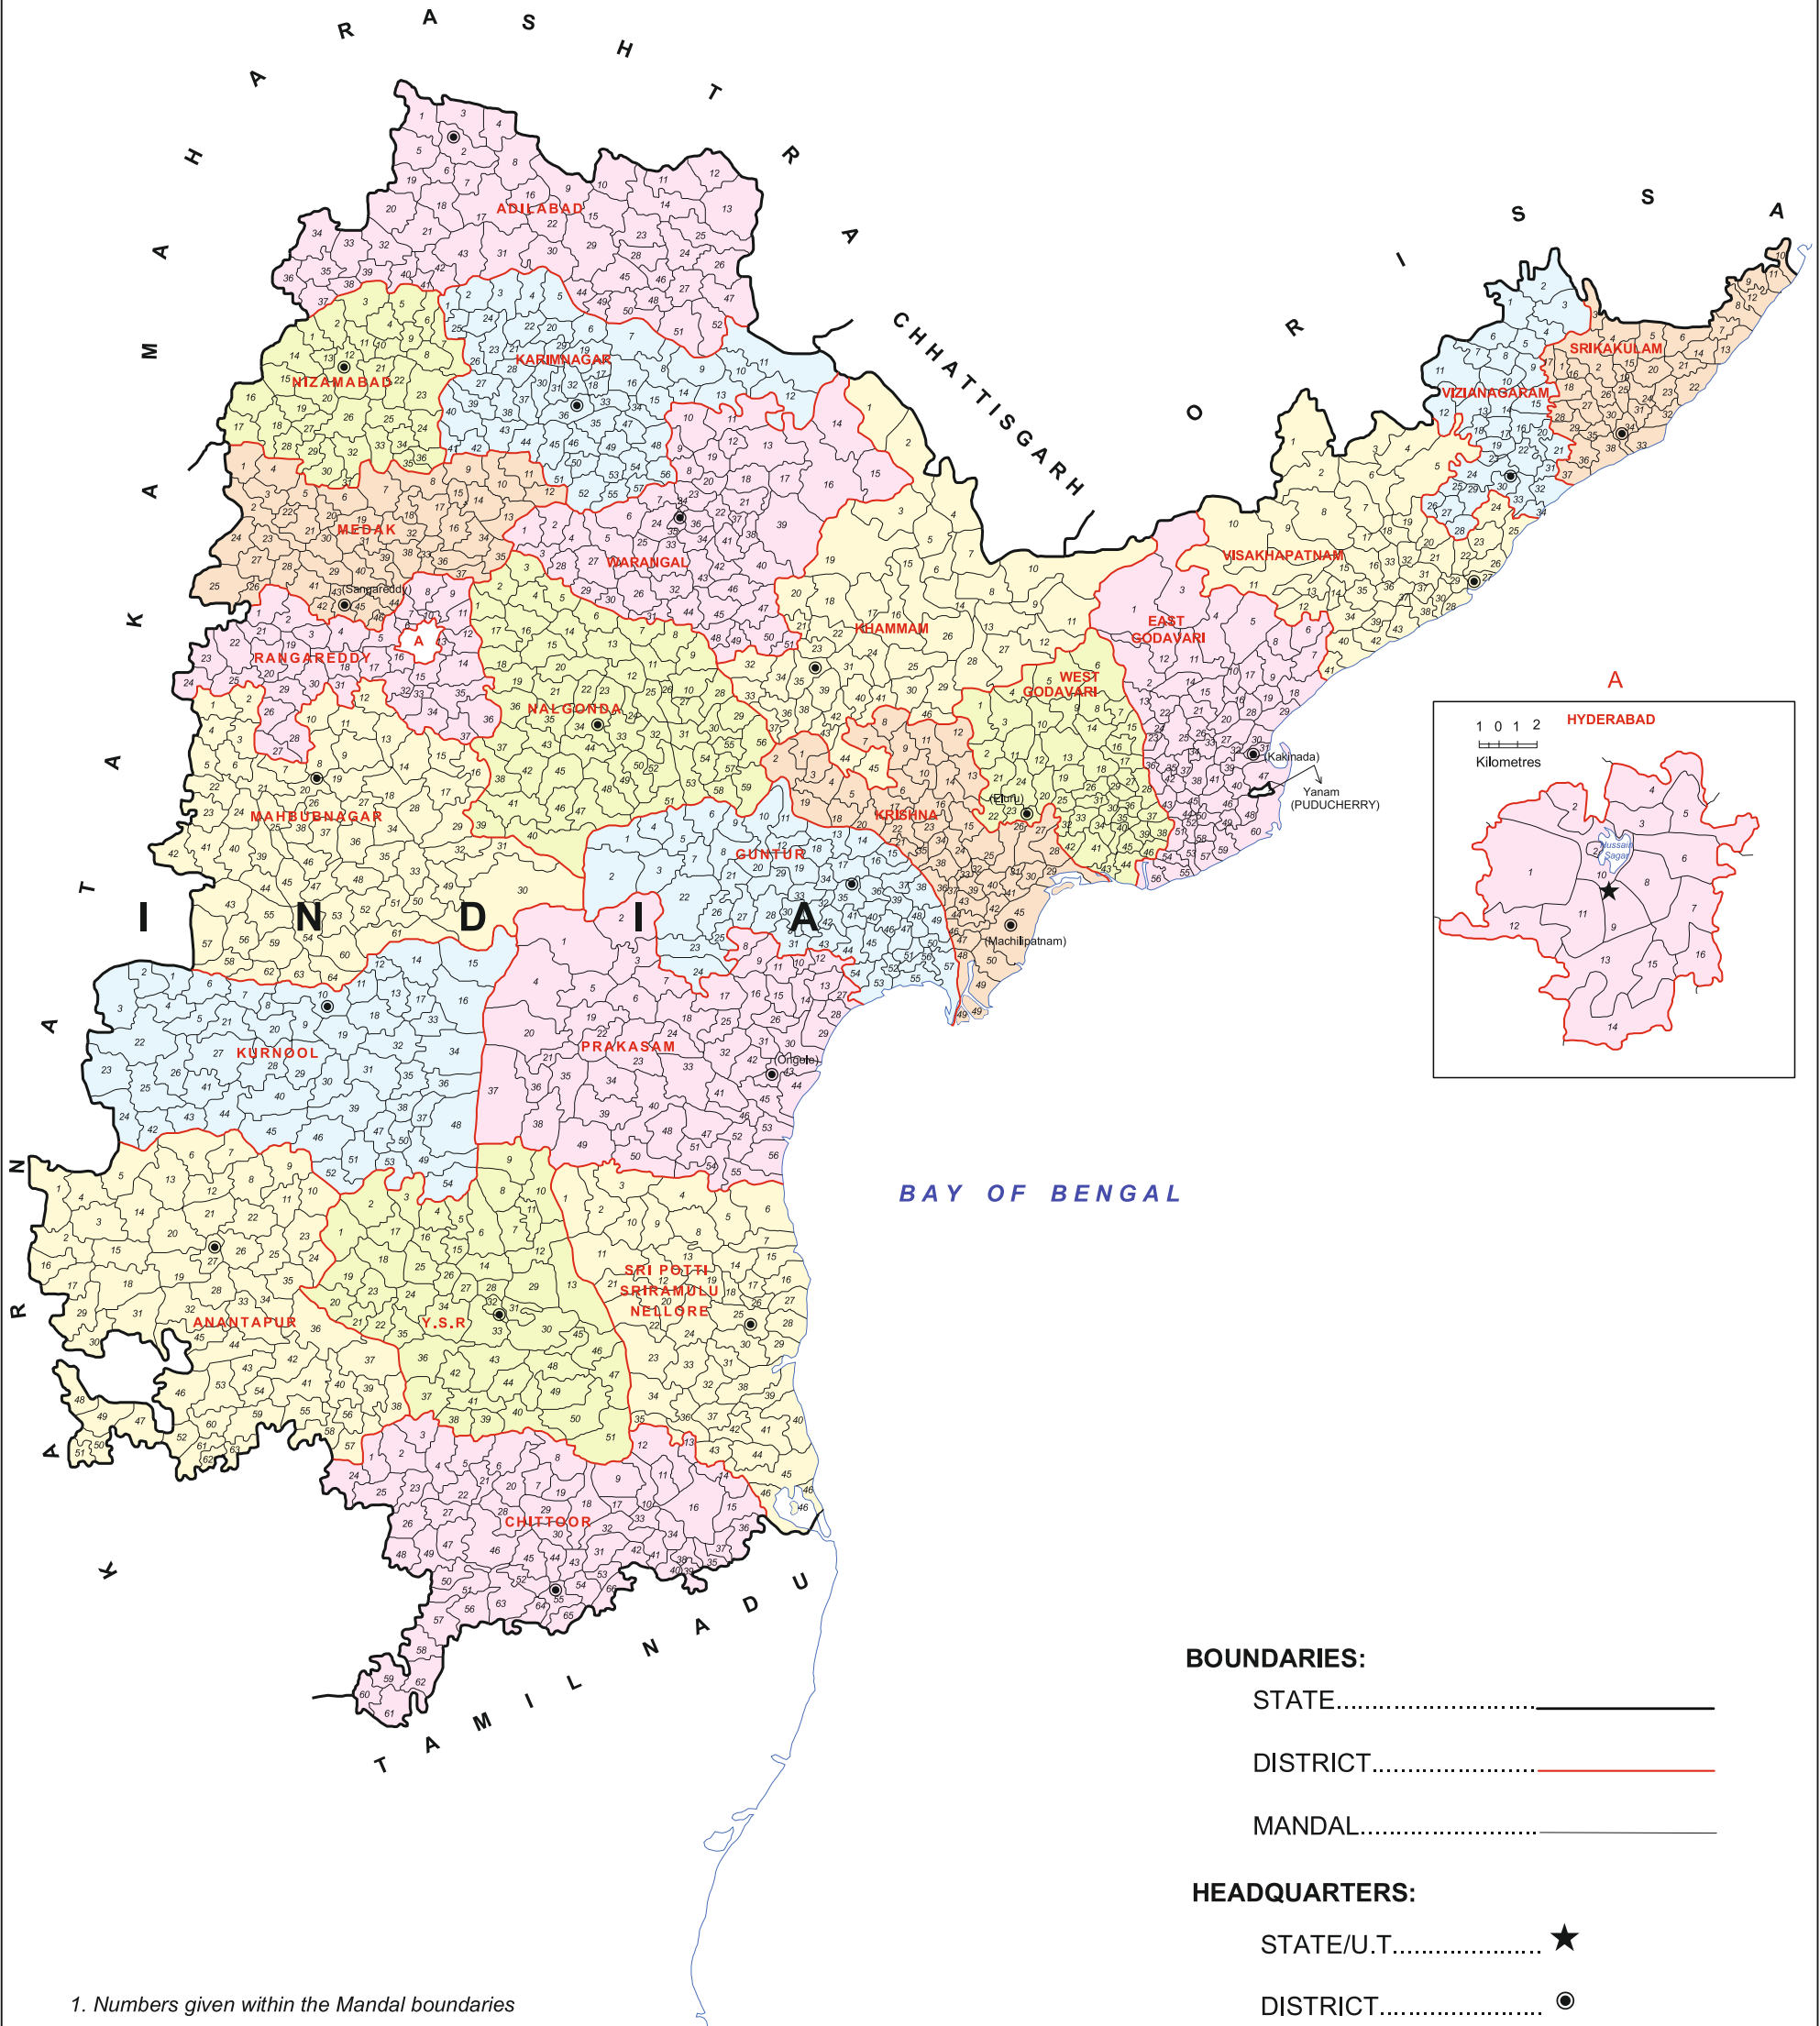

ANDHRA PRADESH ADMINISTRATIVE DIVISIONS 2011

1. Numbers given within the Mandal boundaries indicate Mandal Numbers in each district.
2. The district headquarters of Rangareddy is located at Hyderabad.
3. Where the district name differs from its headquarters name, the latter is given within brackets.

BOUNDARIES:
 STATE.....
 DISTRICT.....
 MANDAL.....

HEADQUARTERS:
 STATE/U.T..... ★
 DISTRICT..... ●