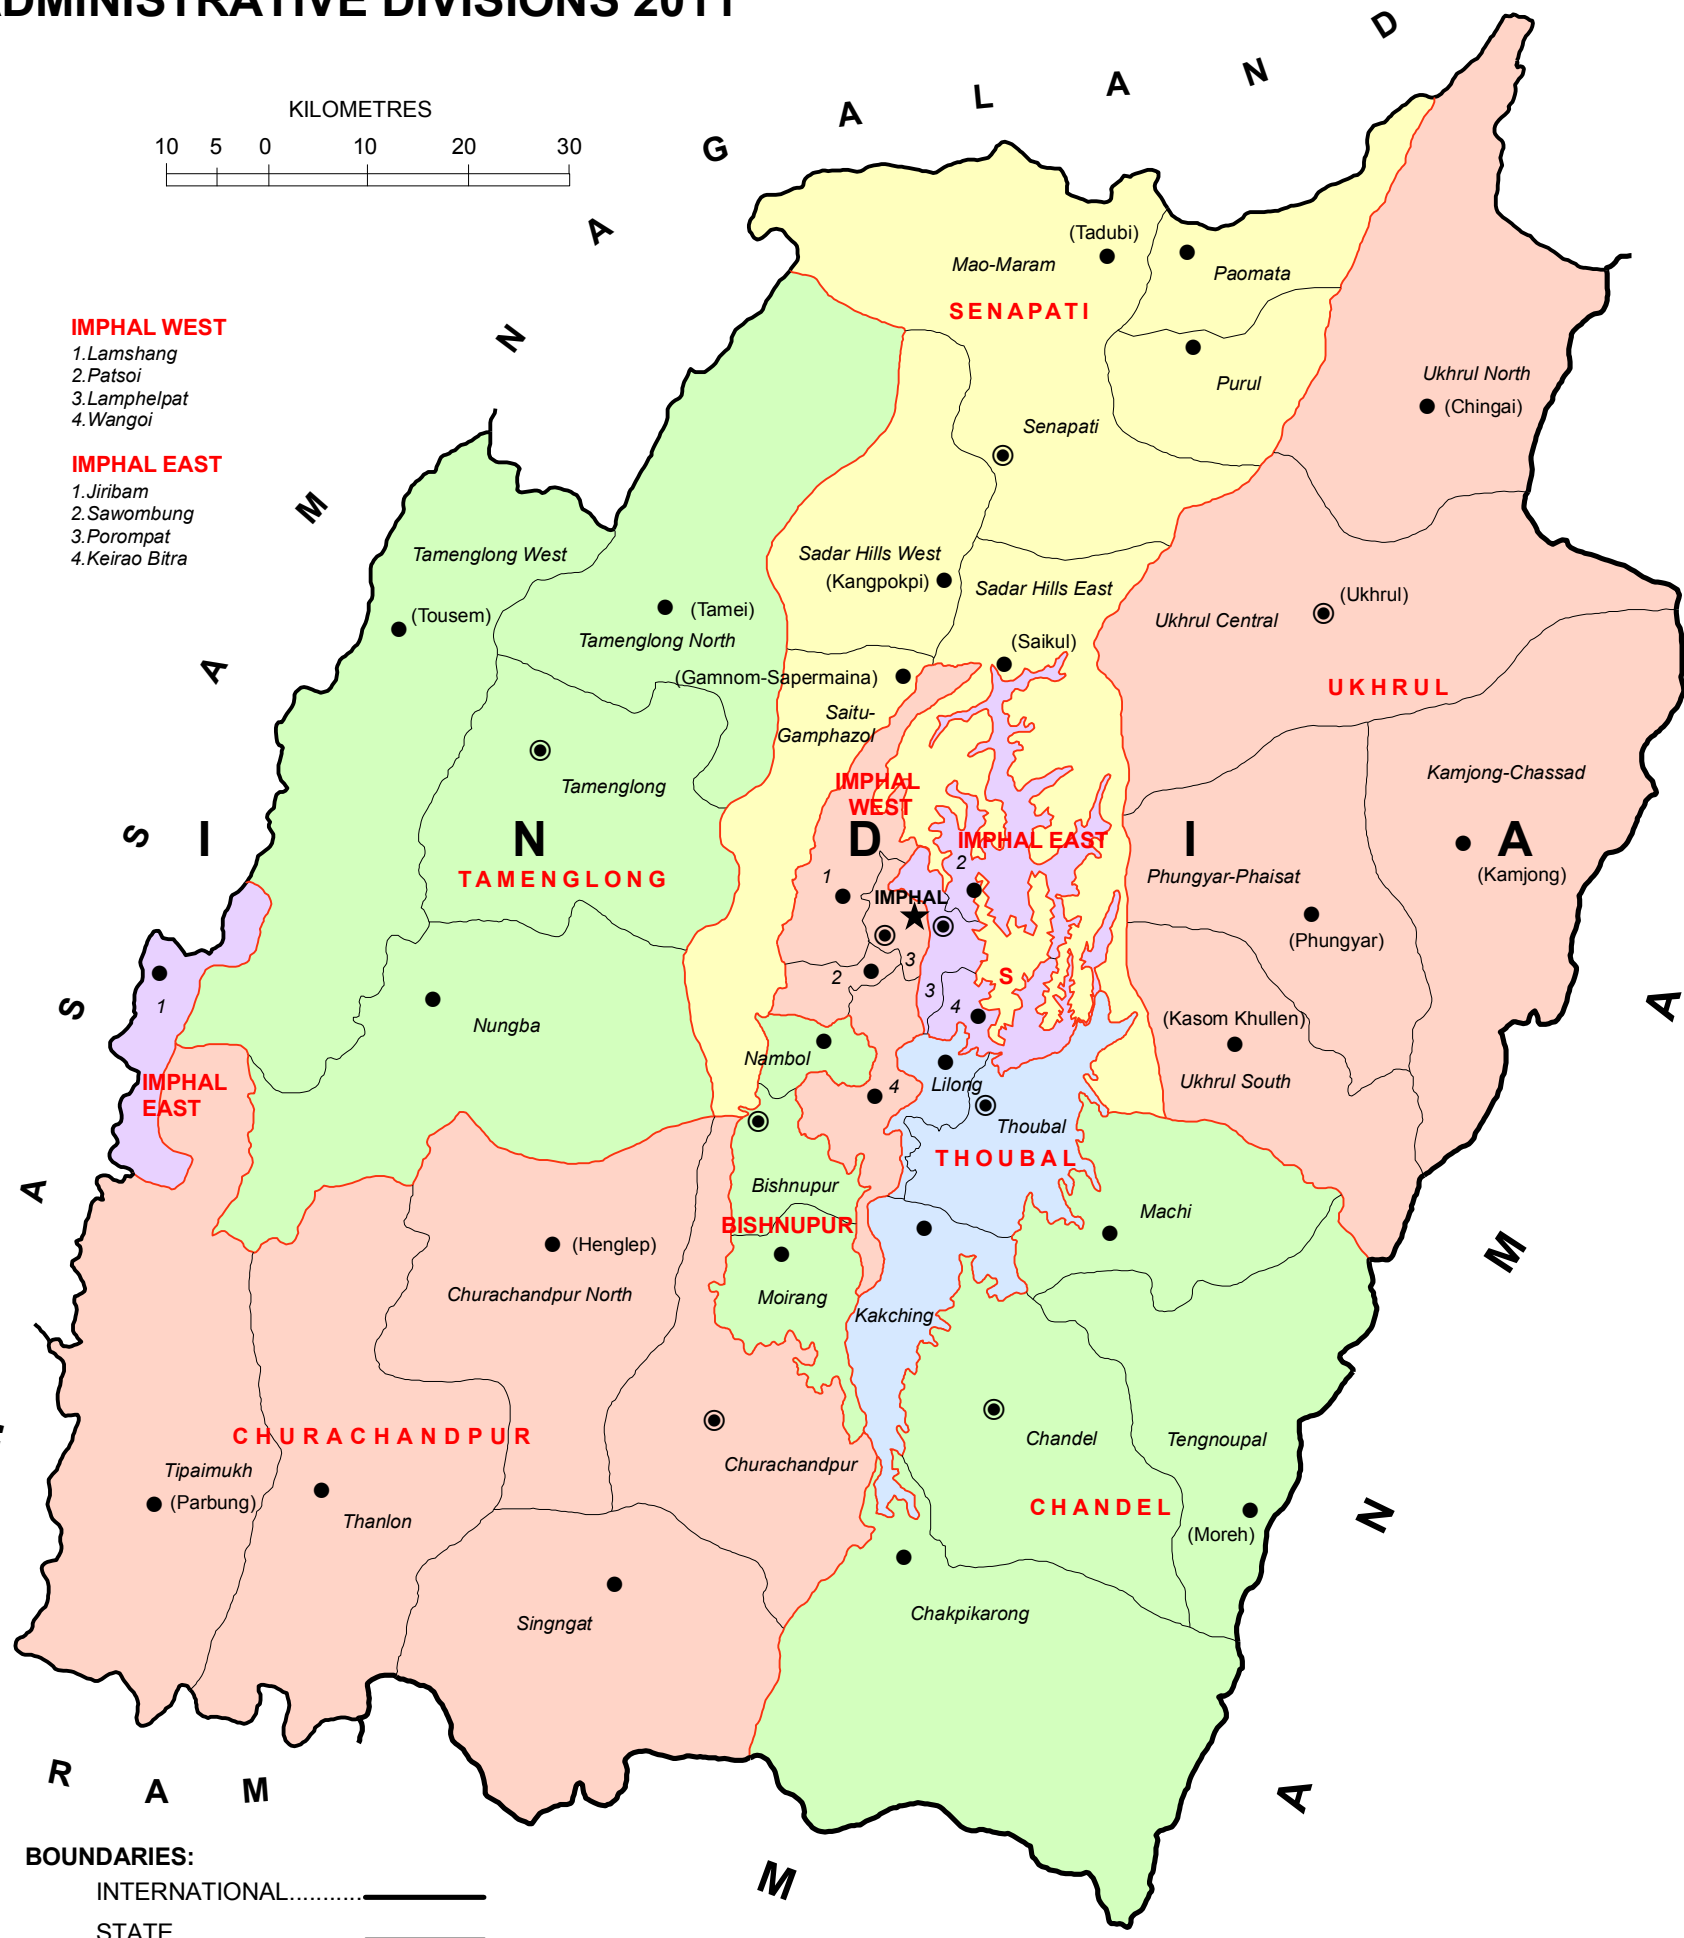

MANIPUR

ADMINISTRATIVE DIVISIONS 2011

IMPHAL WEST

- 1. Lamshang
- 2. Patsoi
- 3. Lamphelpat
- 4. Wangoi

IMPHAL EAST

- 1. Jiribam
- 2. Sawombung
- 3. Porompat
- 4. Keirao Bitra

BOUNDARIES:

- INTERNATIONAL.....
- STATE.....
- DISTRICT.....
- SUB-DIVISION.....

HEADQUARTERS:

- STATE.....★
- DISTRICT.....◎
- SUB-DIVISION.....●

S - SENAPATI

Where the district/sub-division name differs from its headquarters name, the latter is given within brackets.

The sub-divisional headquarters Tamenglong, Lamphelpat, Porompat, Ukhrul, Chandel, Bishnupur, Churachandpur and Thoubal are located within the district headquarters.