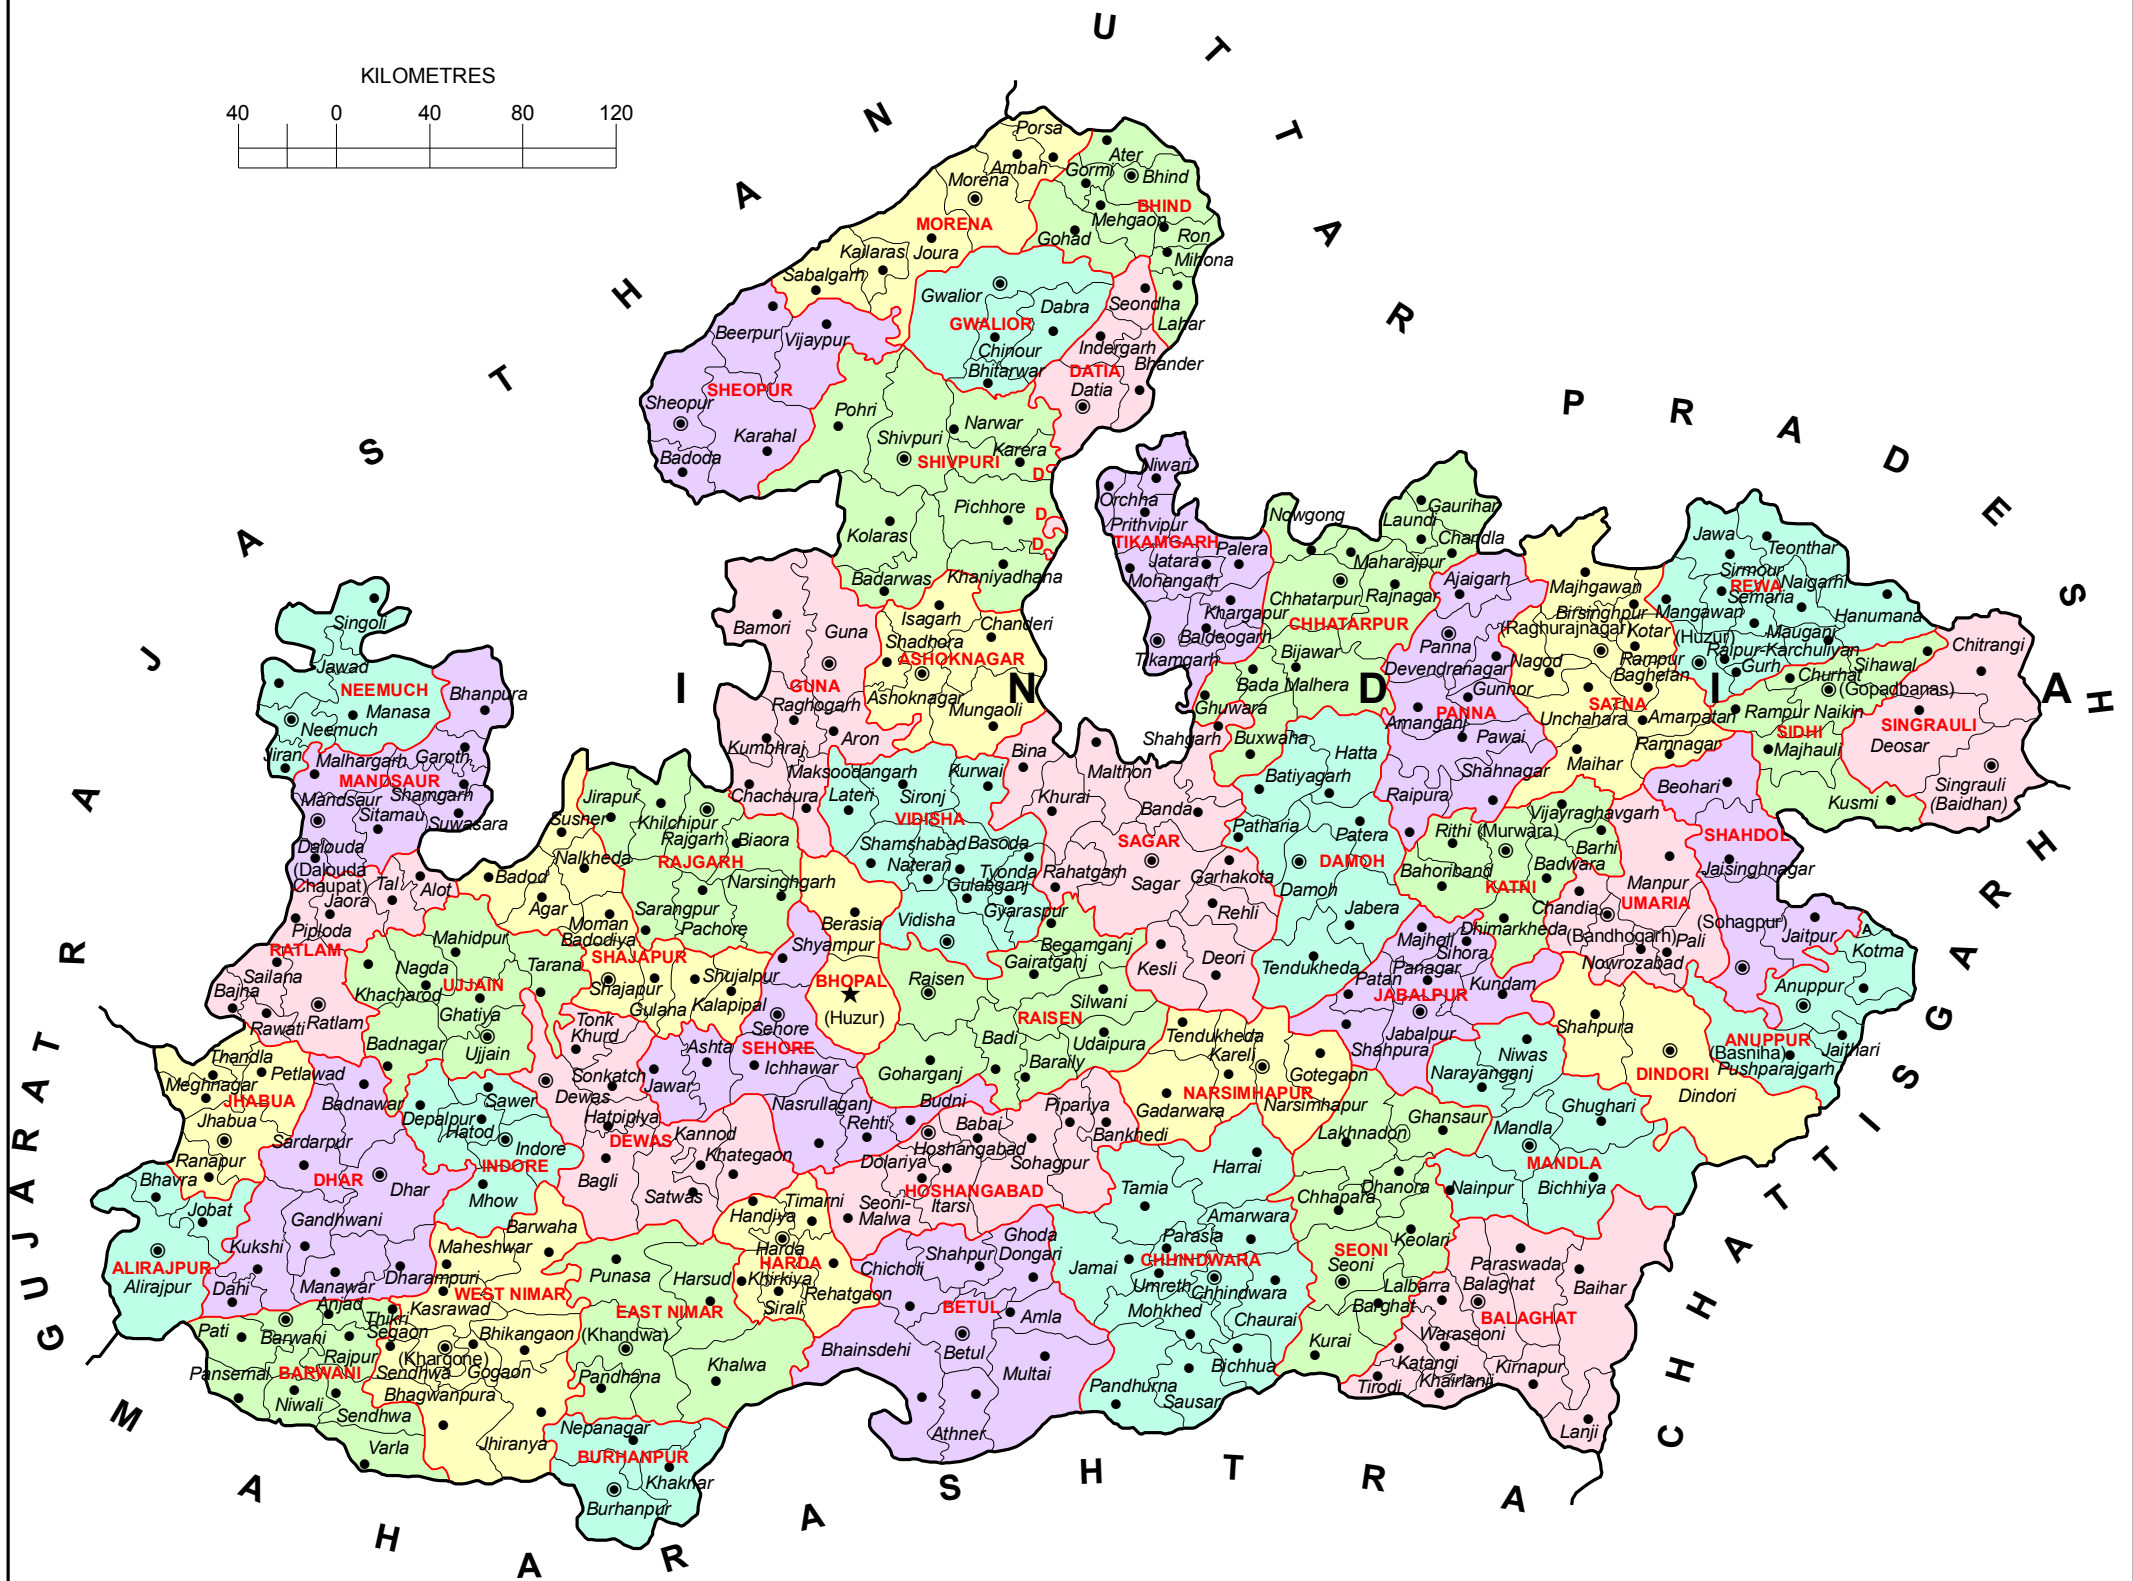

# MADHYA PRADESH

## ADMINISTRATIVE DIVISIONS 2011

**BOUNDARIES:**

- STATE.....
- DISTRICT.....
- TAHSIL.....

D - Area belongs to Datia Tahsil of Datia district.  
 A - Area belongs to Anuppur tahsil of Anuppur district.

**HEADQUARTERS:**

- STATE..... ★
- DISTRICT..... ●
- TAHSIL..... •

Where the district name differs from its headquarters name, the latter is given within brackets.