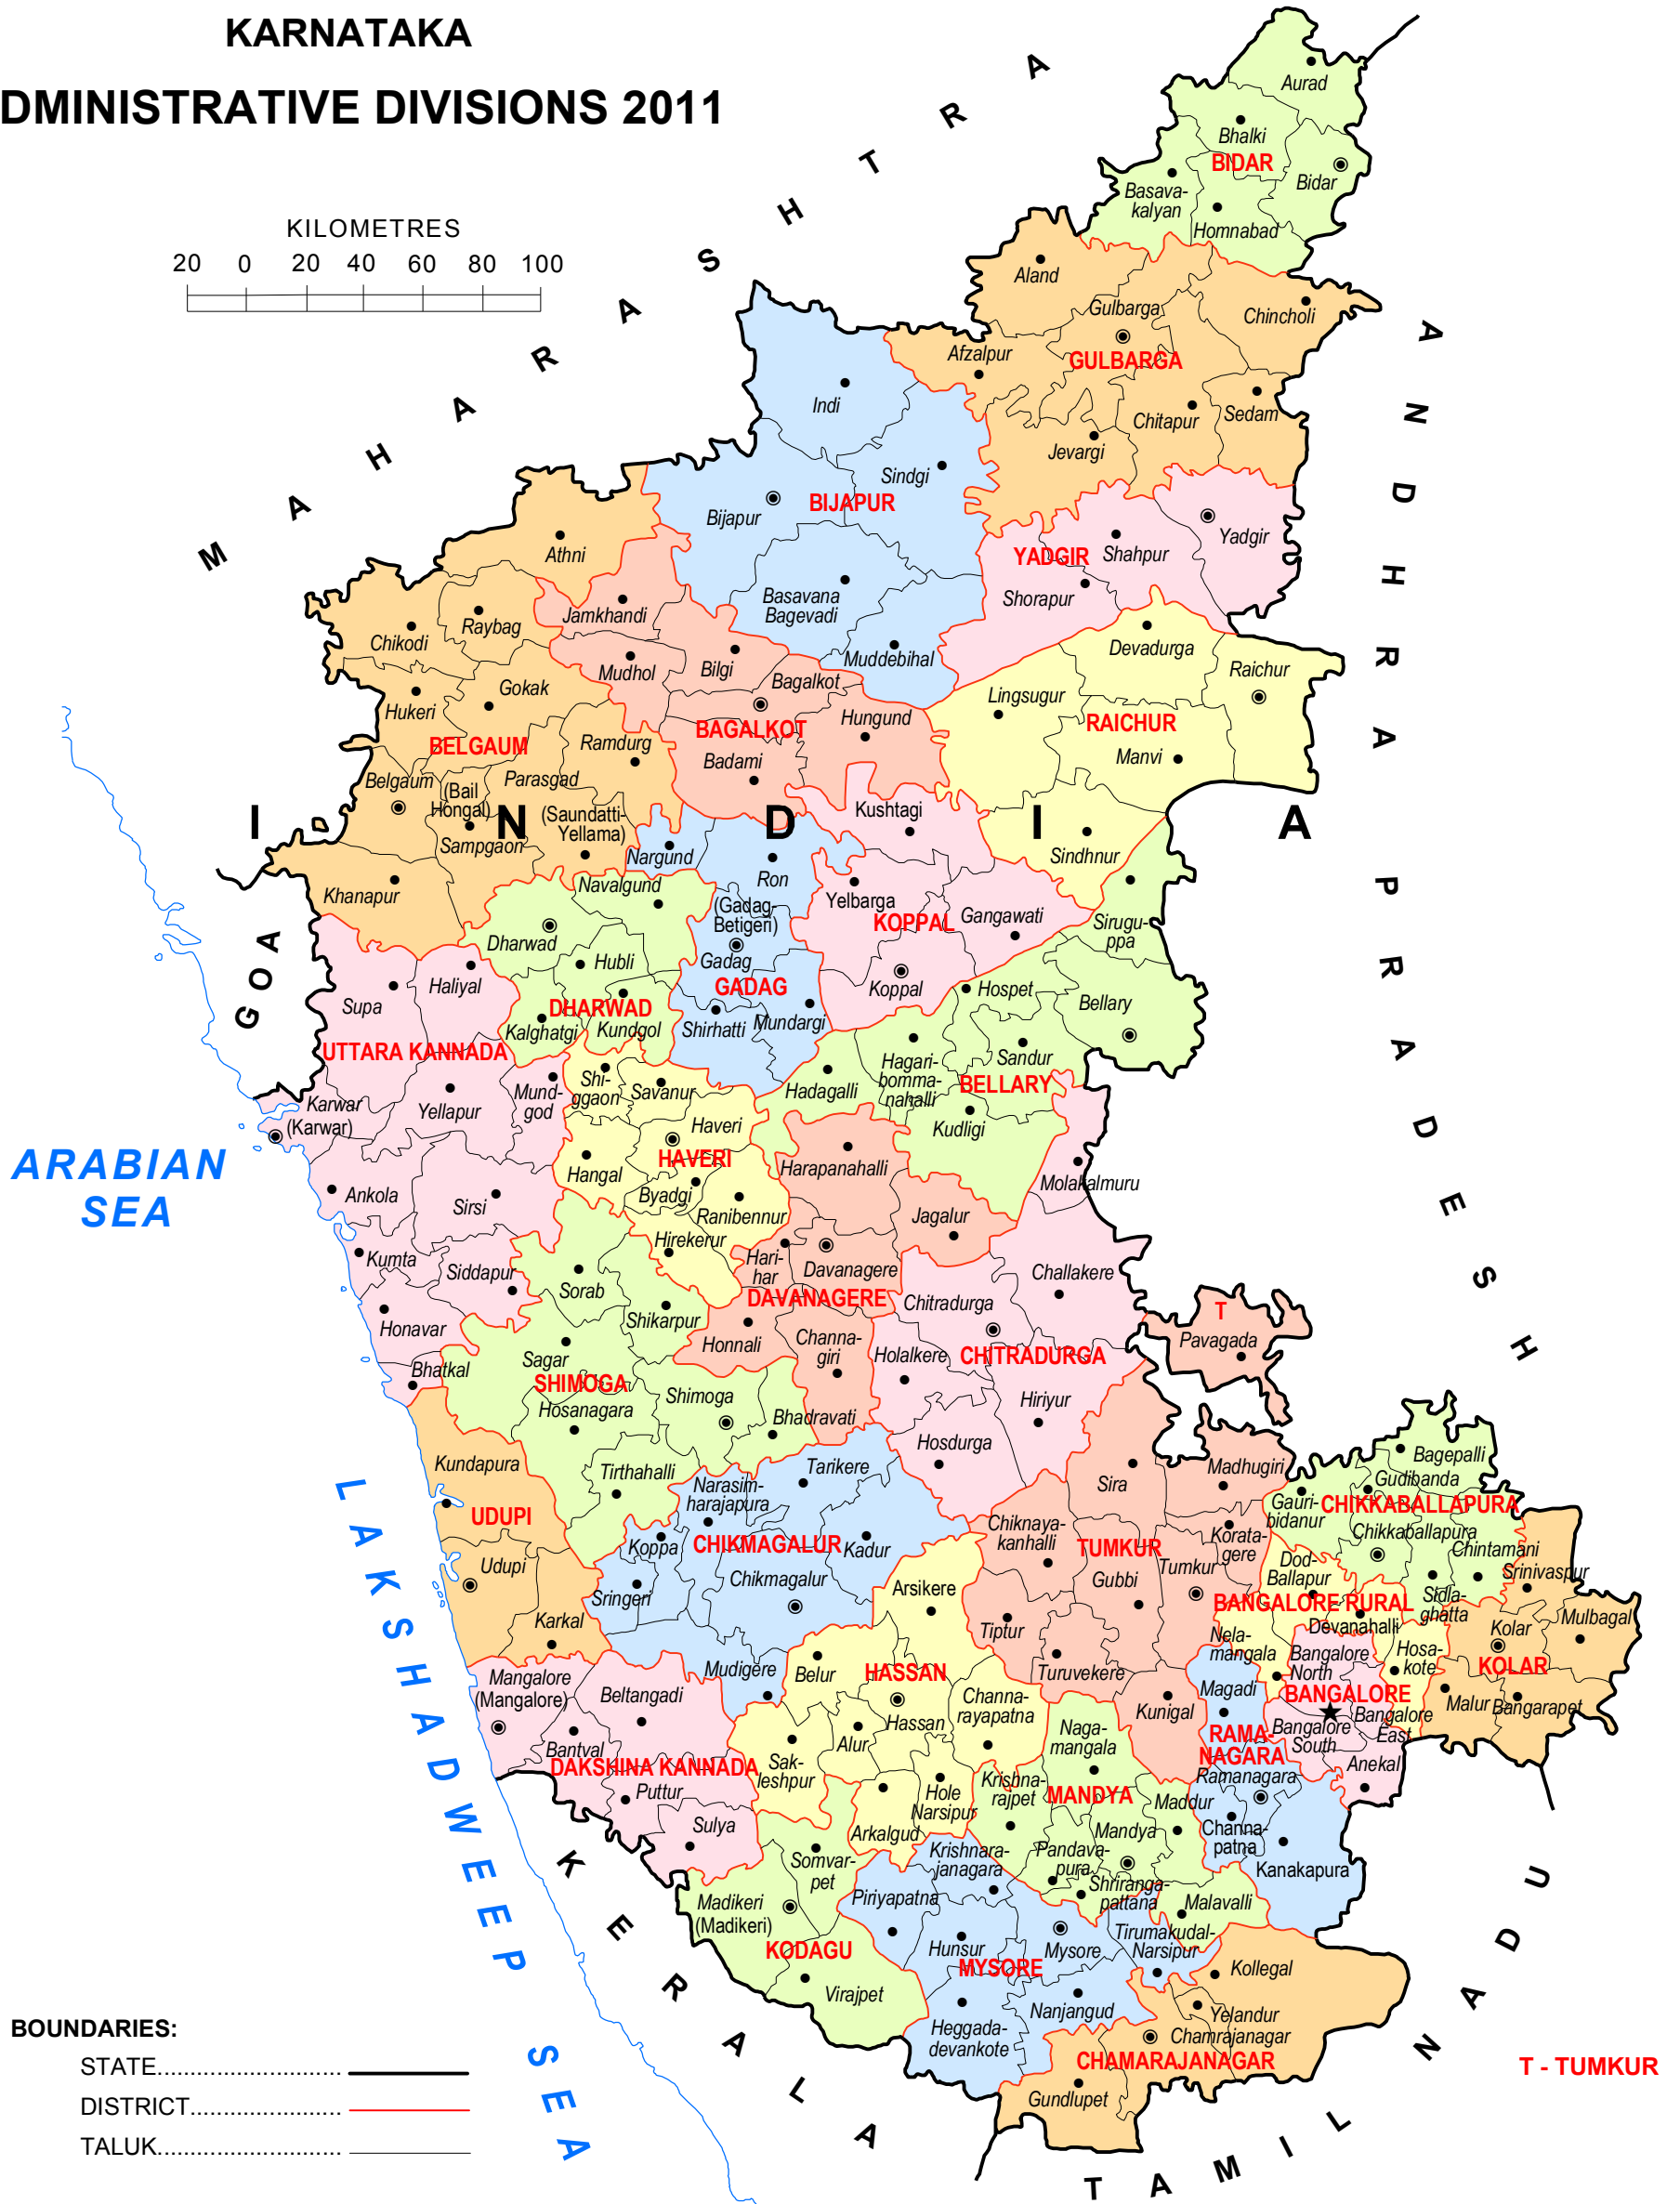

KARNATAKA ADMINISTRATIVE DIVISIONS 2011

BOUNDARIES:
 STATE.....
 DISTRICT.....
 TALUK.....

HEADQUARTERS:
 STATE..... ★
 DISTRICT..... ●
 TALUK..... •

State/District headquarters are also taluk headquarters.
 Where the district/taluk name differs from its headquarters name, the latter is given within brackets.
 Bangalore is the headquarters for Bangalore North, Bangalore South & Bangalore East taluks and also for Bangalore and Bangalore Rural districts.